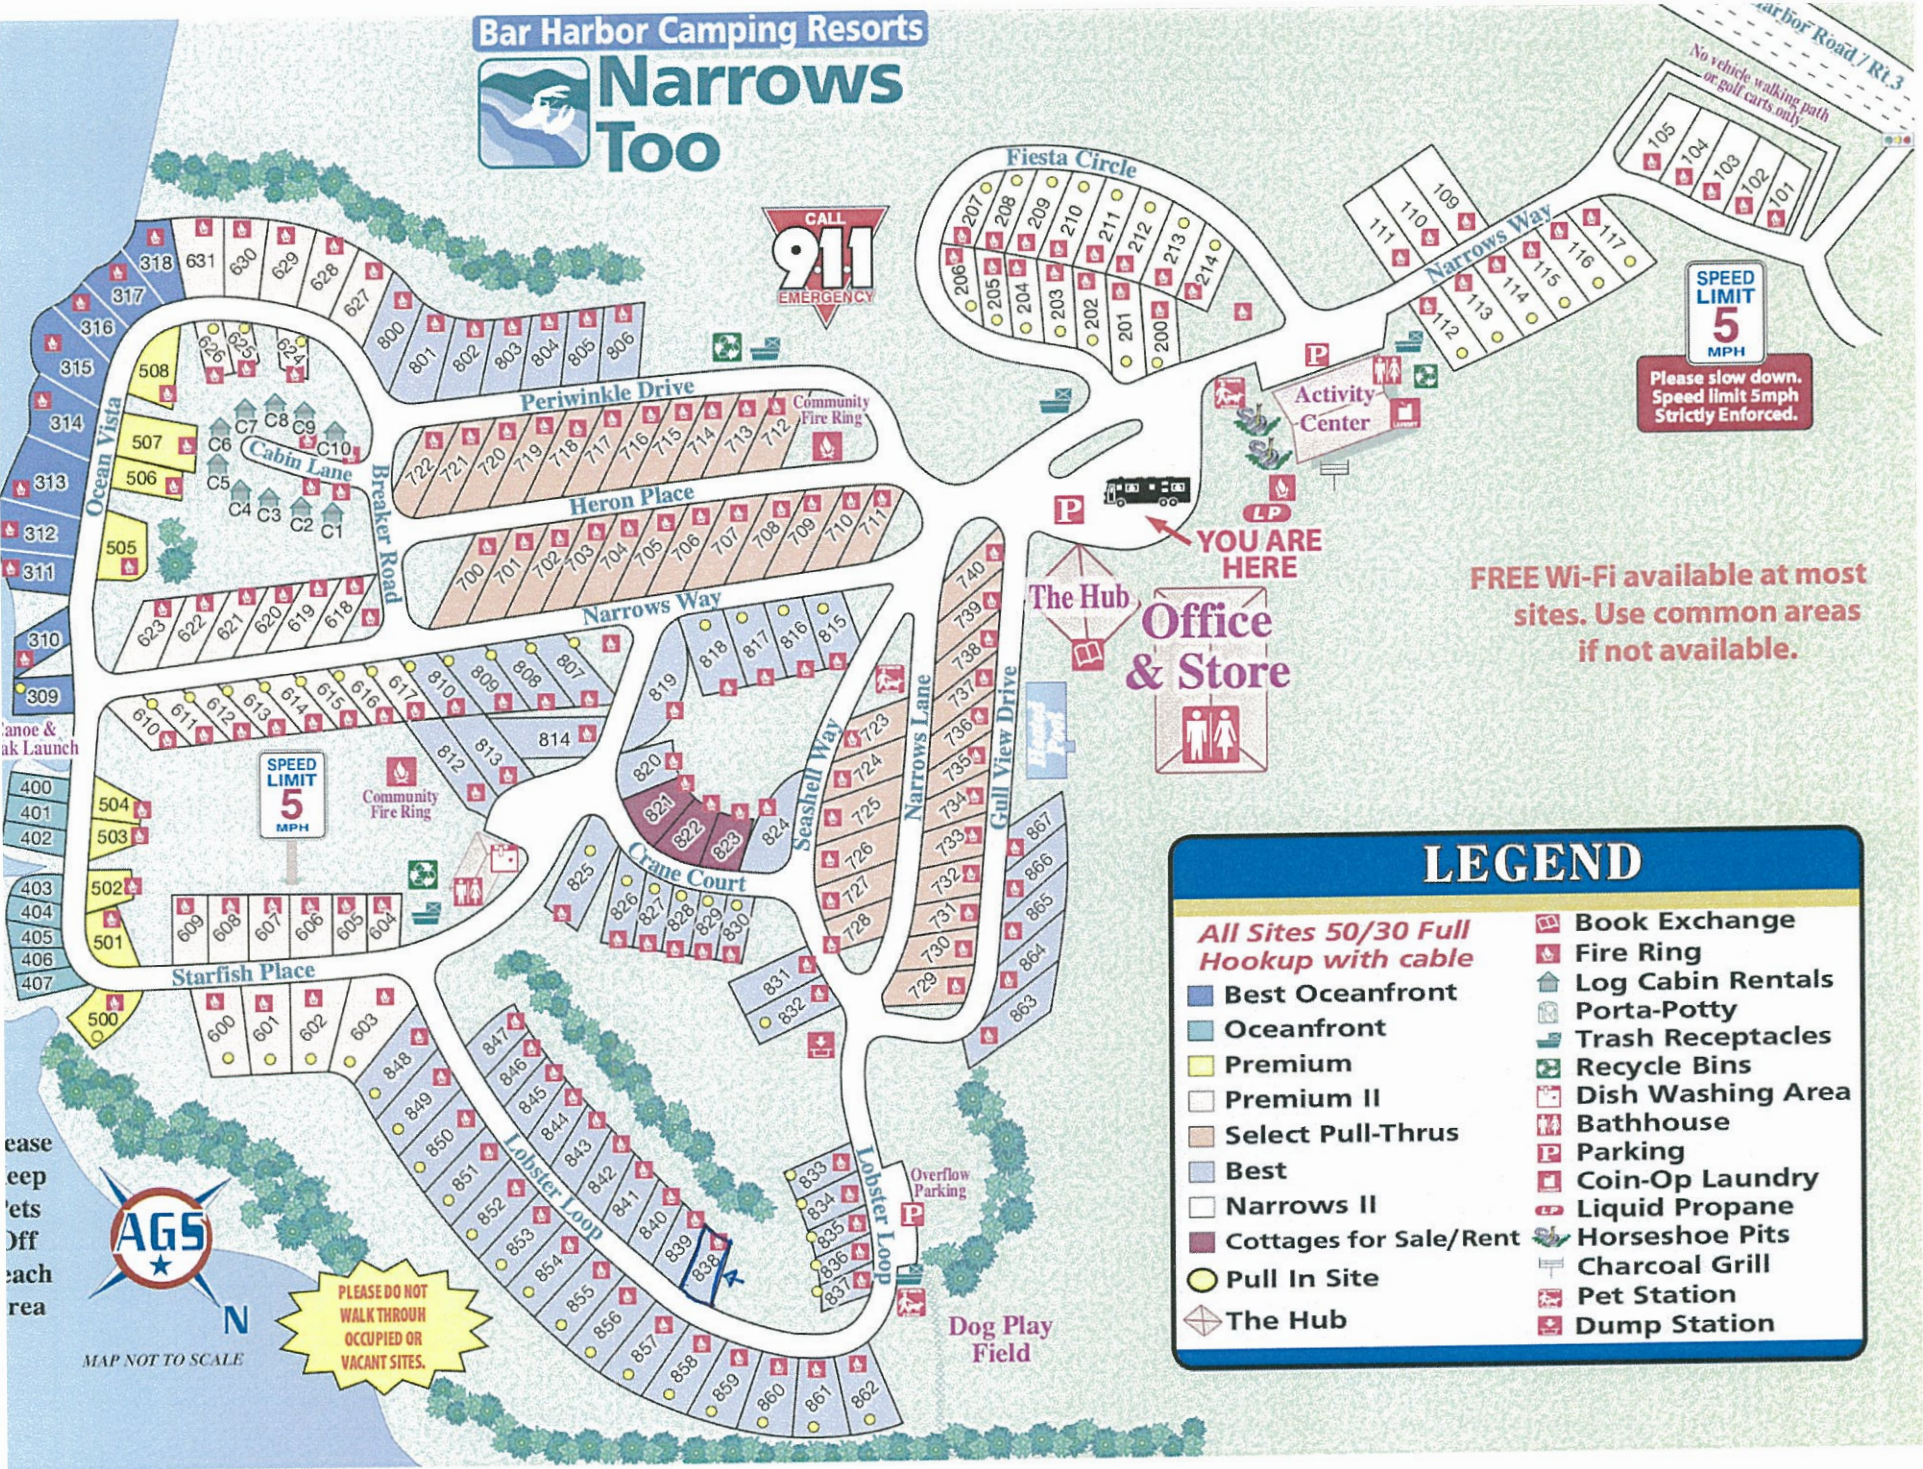

Narrows Too

SPEED LIMIT 5 MPH
Please slow down. Speed limit 5mph Strictly Enforced.

FREE Wi-Fi available at most sites. Use common areas if not available.

LEGEND

■ All Sites 50/30 Full Hookup with cable	Book Exchange
■ Best Oceanfront	Fire Ring
■ Oceanfront	Log Cabin Rentals
■ Premium	Porta-Potty
■ Premium II	Trash Receptacles
■ Select Pull-Thrus	Recycle Bins
■ Best	Dish Washing Area
■ Narrows II	Bathhouse
■ Cottages for Sale/Rent	Parking
● Pull In Site	Coin-Op Laundry
The Hub	Liquid Propane
	Horseshoe Pits
	Charcoal Grill
	Pet Station
	Dump Station

PLEASE DO NOT WALK THROUGH OCCUPIED OR VACANT SITES.

Canoe & Kayak Launch

Activity Center

YOU ARE HERE
The Hub
Office & Store

Dog Play Field

Bar Harbor Road / Rt. 3
No vehicle walking path or golf carts only